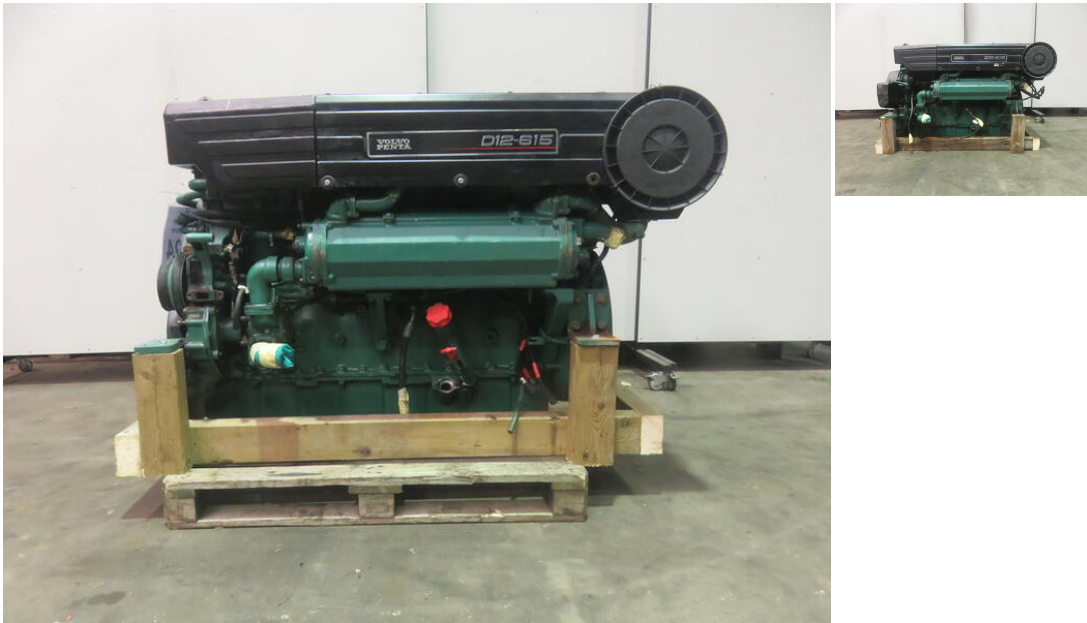

Volvo - Volvo Penta D12-615 615hp Marine Diesel Engine

£ 8,995

Description

Volvo Penta D12-615 615hp Six Cylinder Heat Exchanger Cooled Turbo Intercooled Bobtail Marine Diesel Engine. Exact model specification is D12C-A-MP Just into stock from a commercial client in Europe. Very clean condition and well maintained in good running order with approx. 9000hrs running time. 12 Litre unit producing 615hp @ 2100rpm. 24V Electrics and complete with instrumentation and controls. Shipping can be arranged anywhere in the UK or Worldwide at buyers cost. Please call 01935 83876 for further details.

Sales status: available

Manufacturer: Volvo

Model: Volvo Penta D12-615 615hp Marine Diesel Engine

Year built: 2003

Condition: Used

Sale Type: Used

Sale: Trade

Power: 615

Motor: 458

Fuel: Diesel