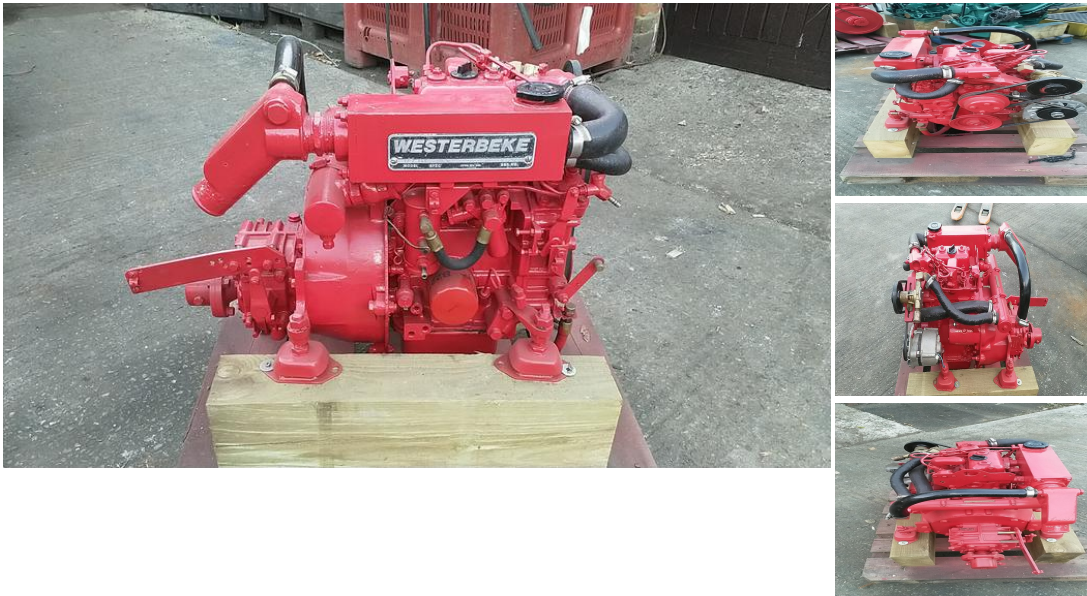

Westerbeke - Westerbeke 12B 12hp Marine Diesel Engine Package

£ 1,795

Description

Westerbeke 12B-Two 12hp Twin Cylinder Heat Exchanger Cooled Marine Diesel Engine Package With BW7 Gearbox, Control Panel & Loom. Removed in good working order and taken as a PX on a larger Volvo Penta unit. The engine has been test run at our workshops where it started and ran without fault. It has been cosmetically tidied and serviced with new oil and filters. The core engine is a Mitsubishi. Shipping can be arranged anywhere in the UK or Worldwide at buyers cost. Please call 01935 83876 for further details.

Sales status: available

Manufacturer: Westerbeke

Model: Westerbeke 12B 12hp Marine Diesel Engine Package

Year built: 1995

Condition: Used

Sale Type: Used

Sale: Trade

Power: 12

Motor: 9

Fuel: Diesel