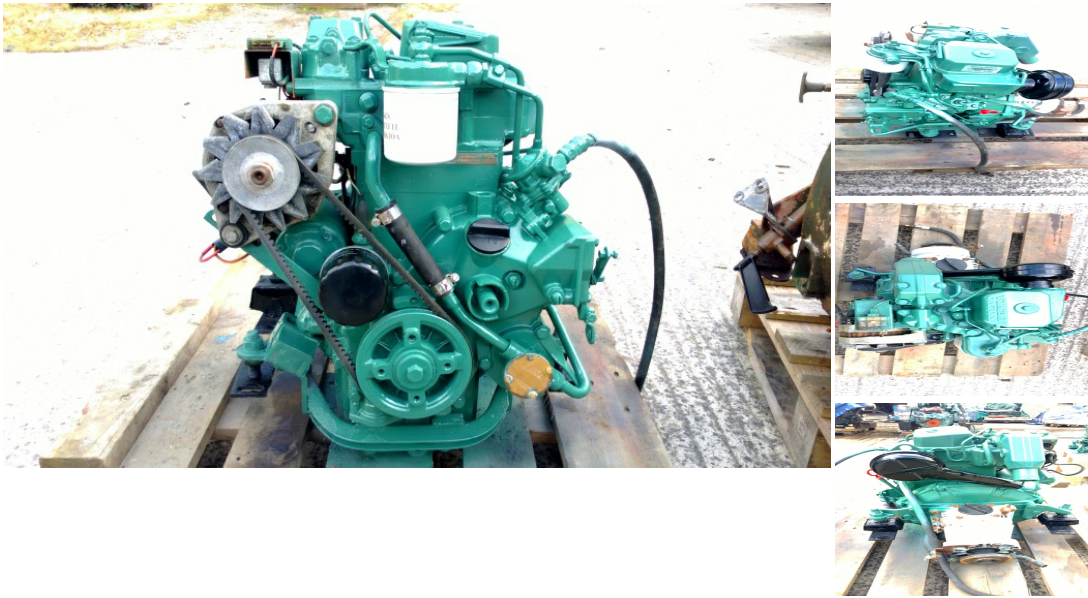

Volvo - Volvo Penta 2001 9hp Marine Diesel Engine Package

£ 1,995

Description

Volvo Penta 2001 9hp Single Cylinder Raw Water Cooled Marine Diesel Engine complete with Gearbox, Control Panel & Wiring Loom Removed from a yacht undergoing refit in full running order and has run approximately 1500Hrs from new. The engine has been test run at our workshops, thoroughly cleaned, paintwork freshened up and is ready to go to work. Ideal for a small yacht or launch. Shipping can be arranged anywhere in the UK or Worldwide at buyers cost. Please call 07809 524834 for further details.

Sales status: available

Manufacturer: Volvo

Model: Volvo Penta 2001 9hp Marine Diesel Engine Package

Year built: 1987

Sale Type: Used

Sale: Trade

Power: 9

Motor: 7

Fuel: Diesel